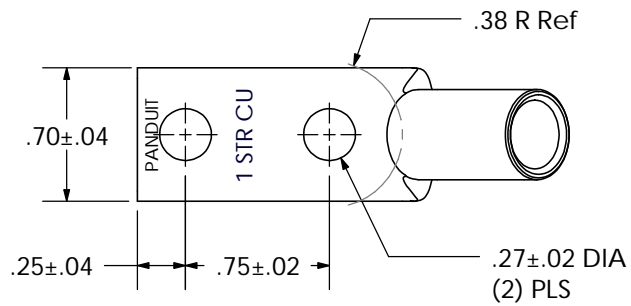

THIS COPY IS PROVIDED ON A RESTRICTED BASIS AND IS NOT TO BE USED IN ANY WAY DETRIMENTAL TO THE INTERESTS OF PANDUIT CORP.

Material	High Conductivity Seamless Copper Tube
Plating	Electro-Tin
Wire Size	1 AWG
Wire Type	Stranded Copper; Class B: Compact, Compressed or Concentric, Class C: Concentric
Wire Strip Length	15/16 in.
Stud Size	1/4 in.
UL Listed Wire Connector	Yes, for applications up to 35kv. Consult cable manufacturer for voltage stress relief instructions with applications greater than 2000 volts.
UL Temperature Rating	90° C
C.S.A Certified Wire Connector	Yes
Panduit Color Code on Barrel	GREEN
Panduit Die Index No. on Barrel	P37
Alternate Industry Die Index No. ( ) on Barrel	(11)

00	7/02	SAB	DRL	RELEASED	10344
REV	DATE	BY	CHK	DESCRIPTION	ECN

**PANDUIT CORP. TINLEY PARK, ILLINOIS**

LCD1-14BH-E  
Copper Lug - Two-Hole, Standard Barrel, 45° Angle Tongue

SCALE N/A DRAWING NO / CAD FILE LCD1-14BH-CUST