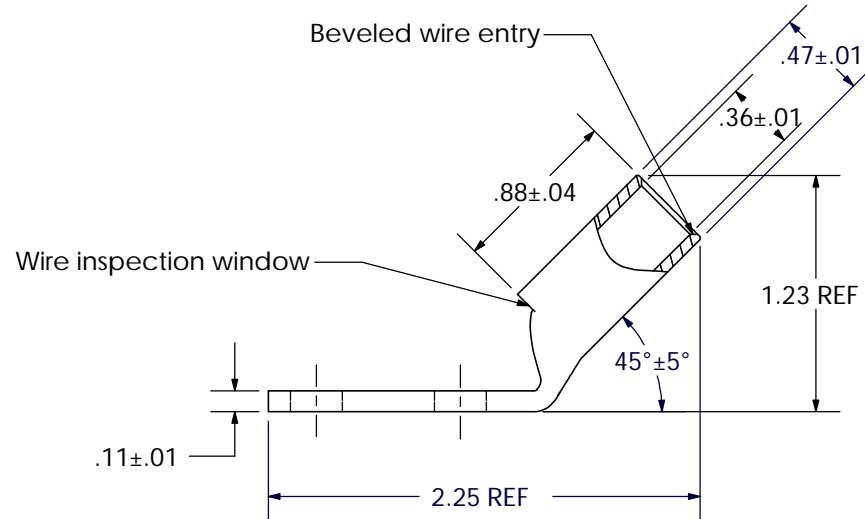

THIS COPY IS PROVIDED ON A RESTRICTED BASIS AND IS NOT TO BE USED IN ANY WAY DETRIMENTAL TO THE INTERESTS OF PANDUIT CORP.

Material	High Conductivity Seamless Copper Tube
Plating	Electro-Tin
Wire Size	1 AWG
Wire Type	Stranded Copper; Class B: Compact, Compressed or Concentric, Class C: Concentric
Wire Strip Length	15/16 in.
Stud Size	1/4 in.
UL Listed Wire Connector	Yes, for applications up to 35kv. Consult cable manufacturer for voltage stress relief instructions with applications greater than 2000 volts.
UL Temperature Rating	90° C
C.S.A Certified Wire Connector	Yes
Panduit Color Code on Barrel	GREEN
Panduit Die Index No. on Barrel	P37
Alternate Industry Die Index No. ( ) on Barrel	(11)

00	7/02	SAB	DRL	RELEASED	10344
REV	DATE	BY	CHK	DESCRIPTION	ECN

**PANDUIT CORP. TINLEY PARK, ILLINOIS**

LCD1-14BH-E  
Copper Lug - Two-Hole, Standard Barrel, 45° Angle Tongue

SCALE N/A DRAWING NO / CAD FILE LCD1-14BH-CUST